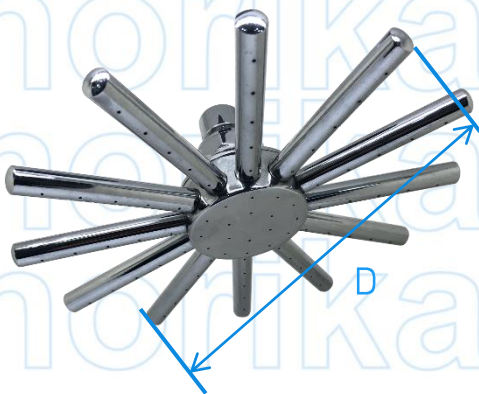

CHROME PLATED SHOWER ROSE

COMPONENT PARTS

ITEM	PARTS	MATERIAL
1	Body	(Chrome Plated) Brass

SPECIFICATIONS

SKU	D (mm)	WEIGHT (Kg)
SY854C	150	0.646

COMPONENT PARTS

ITEM	PARTS	MATERIAL
1	Body	(Chrome Plated) Brass

SPECIFICATIONS

SKU	D (mm)	WEIGHT (Kg)
SY860C	230	1.300