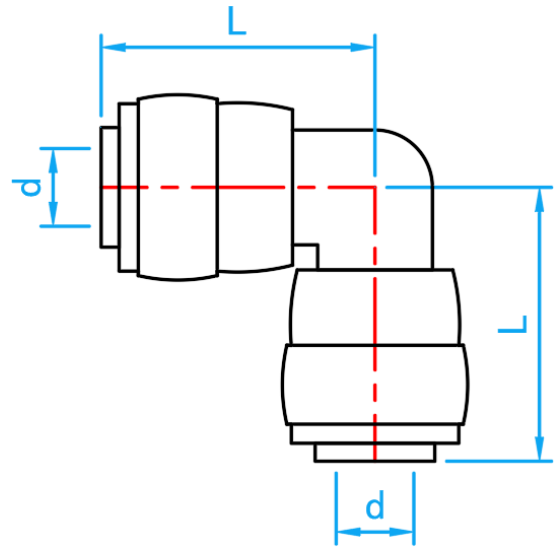

PE PIPES AND FITTINGS

PE PUSH-FIT EQUAL ELBOW

SIDE VIEW

DIMENSIONS

SKU	SIZE (inch)	d (mm)	L (mm)	WEIGHT (kg)	PCS/CTN
PEE9006	1/4"	6.5	22.9	0.0058	-
PEE9010	3/8"	9.5	28.6	0.0111	-
PEE9015	1/2"	13.0	31.6	0.0159	-