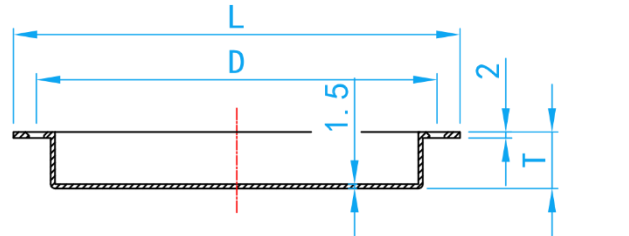

S/STEEL AISI304 DECORATIVE SMARTDRAIN URINAL TRAP COVER

INSTALLATION EFFECT

CROSS SECTIONAL VIEW

TOP VIEW

COMPONENT PARTS

PARTS	MATERIAL
Drain	AISI304L

STANDARD SPECIFICATIONS

SKU	SURFACE	L (mm)	D (mm)	d (mm)	T (mm)	WEIGHT (kg)	PCS/CTN
SMARTDRAIN-U150	Hairline	150.0	134	111	19	0.305	20