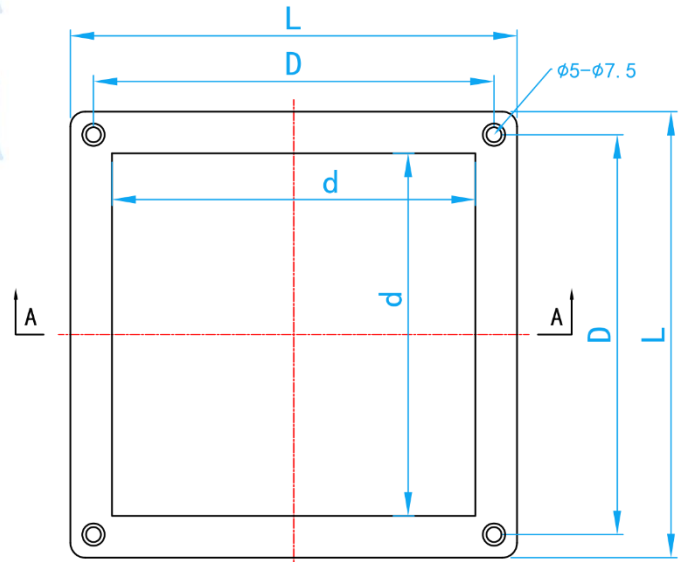

S/STEEL AISI304 DECORATIVE SMARTDRAIN URINAL TRAP COVER

INSTALLATION EFFECT

CROSS SECTIONAL VIEW

TOP VIEW

COMPONENT PARTS

PARTS	MATERIAL
Drain	AISI304L

STANDARD SPECIFICATIONS

SKU	SURFACE	L (mm)	D (mm)	d (mm)	T (mm)	WEIGHT (kg)	PCS/CTN
SMARTDRAIN-U150	Hairline	150.0	134	111	19	0.305	20