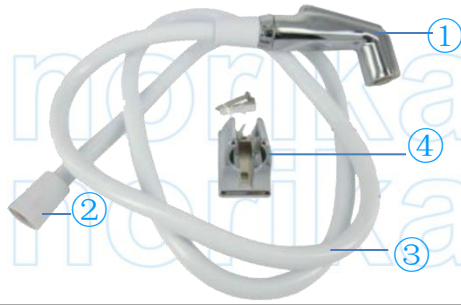

BIDET SPRAY HEAD WITH WHITE HOSE

DIMENSIONS					
SKU	CONNECTION SIZE (")	HOSE LENGTH (m)	WORKING PRESSURE (Bar)	WEIGHT (Kg)	PCS/CTN
BSNW	½" BSP	1.5	4 - 6	0.056	30

COMPONENT PARTS		
ITEM	PARTS	MATERIAL
1	Spray head	ABS
2	Rubber Gasket	EPDM
3	Hose	PVC & EPDM
4	Holder	ABS

BIDET BRASS SPRAY HEAD WITH STAINLESS STEEL HOSE

DIMENSIONS					
SKU	CONNECTION SIZE (")	HOSE LENGTH (m)	WORKING PRESSURE (Bar)	WEIGHT (Kg)	PCS/CTN
BSNCP	½" BSP	1.2	8 - 10	0.625	30

COMPONENT PARTS		
ITEM	PARTS	MATERIAL
1	Spray head	Brass
2	Rubber Gasket	EPDM
3	Hose	AISI304 & EPDM
4	Holder	Zinc Alloy

BIDET AISI304 SPRAY HEAD WITH STAINLESS STEEL HOSE

DIMENSIONS					
SKU	CONNECTION SIZE (")	HOSE LENGTH (m)	WORKING PRESSURE (Bar)	WEIGHT (Kg)	PCS/CTN
BSNSS	½" BSP	1.2	8 - 10	0.440	20

COMPONENT PARTS		
ITEM	PARTS	MATERIAL
1	Spray head	AISI304
2	Rubber Gasket	EPDM
3	Hose	AISI304 & EPDM
4	Holder	AISI304