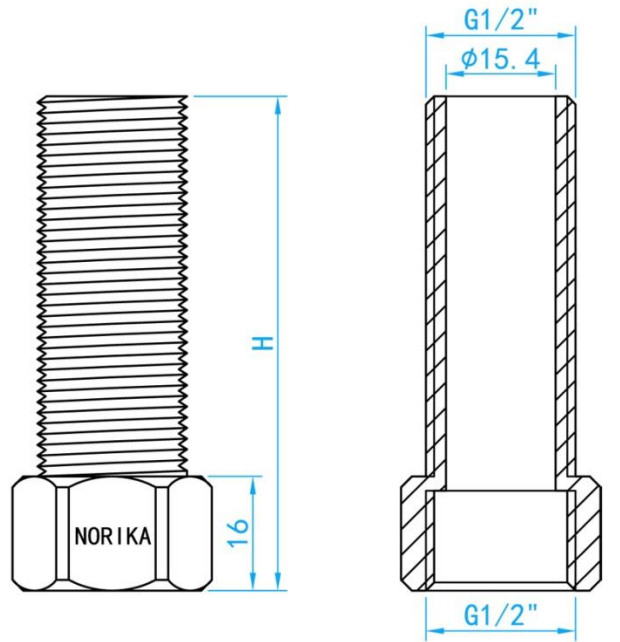

BRASS PROLONGATED NIPPLE

SIDE VIEW

CROSS SECTION VIEW

COMPONENT PARTS

PARTS	MATERIAL
Prolongated Nipple	DZR Brass

DIMENSIONS

SKU	H [mm]	WEIGHT (Kg)	PCS/CTN
PGN15025MF	25	0.043	600
PGN15035MF	35	0.053	500
PGN15045MF	45	0.063	320
PGN15055MF	55	0.073	320
PGN15065MF	65	0.083	200
PGN15075MF	75	0.093	230
PGN15080MF	80	0.098	100