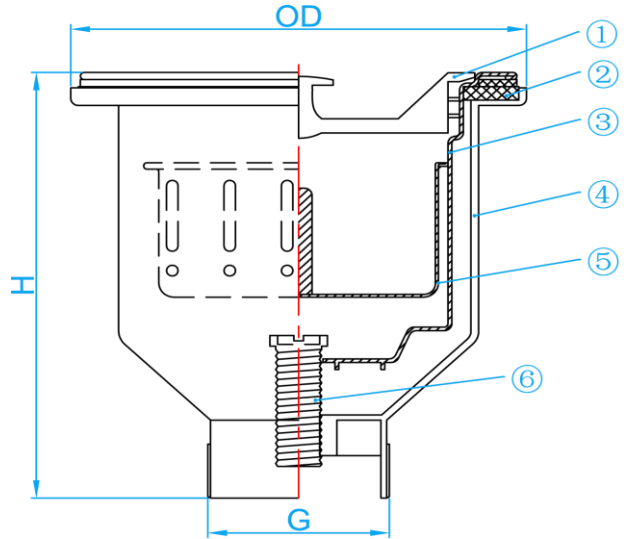

STAINLESS STEEL BIG BASKET WASTE PLUG

SECTION VIEW

COMPONENT PARTS

ITEM	PARTS	MATERIAL
1	Cover	AISI304
2	O-ring	Rubber
3	Body (Inside)	AISI304
4	Body (outside)	PVC
5	Filter	AISI304
6	Bolt	AISI304

SPECIFICATIONS

SKU	OD (mm)	H (mm)	G (Inch)	WEIGHT (Kg)	PCS/CTN
WP312F	119	116	1 1/2" BSP	0.314	50