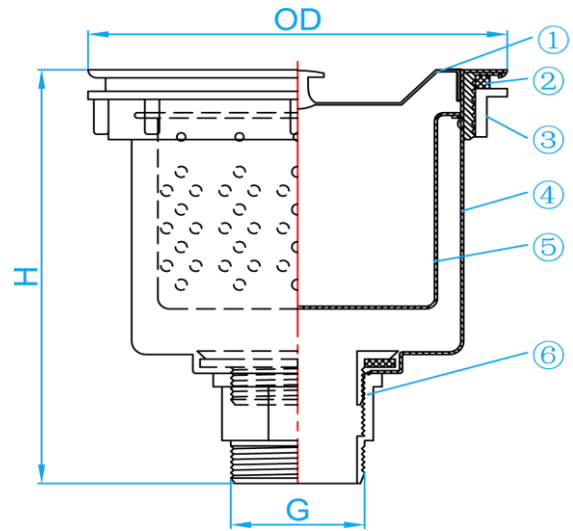

STAINLESS STEEL BIG BASKET WASTE PLUG

SECTION VIEW

COMPONENT PARTS

ITEM	PARTS	MATERIAL
1	Cover	AISI304
2	O-ring	Rubber
3	Nut	PVC
4	Body	AISI304
5	Filter	AISI304
6	Connector	PVC

SPECIFICATIONS

SKU	OD (mm)	H (mm)	G (Inch)	WEIGHT (Kg)	PCS/CTN
WP612F	144	154	1 1/2" BSP	0.491	50