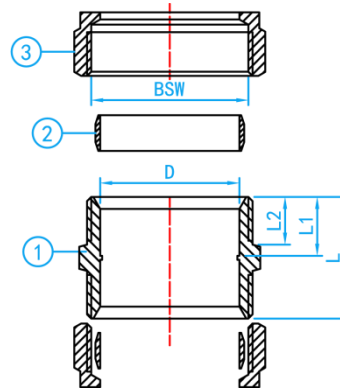

COMPRESSION COUPLER

COMPLY WITH BSEN1254-2:1998

SECTION VIEW

COMPONENT PARTS

ITEM	PARTS	MATERIAL
1	Body	CR Brass
2	Ring	Brass
3	Nut	Brass

DIMENSIONS

SKU	D (mm)	BSW	L (mm)	L1 (mm)	L2 (mm)	WEIGHT (kg)	PCS/CTN
CRCCU015	15	G1/2"	22.5	10	8.5	0.062	300
CRCCU020	22	1-1/8"	26.5	12	10	0.106	200
CRCCU025	28	1-3/8"	31	14.5	12	0.170	120
CRCCU035	35	1-5/8"	30.6	14.8	12	0.220	80
CRCCU042	42	1-64/67"	37.2	18	14.8	0.320	50
CRCCU050	54	2-31/64"	38.5	18.5	15	0.550	30