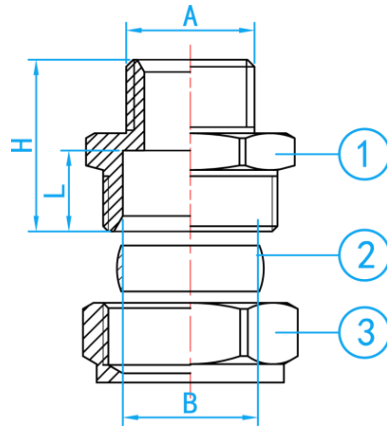

COMPRESSION [CXMI] REDUCING COUPLER

COMPLY WITH BSEN1254-2:1998

SECTION VIEW

COMPONENT PARTS

ITEM	PARTS	MATERIAL
1	Body	CR Brass
2	Ring	Brass
3	Nut	Brass

DIMENSIONS

SKU	A (inch)	B (mm)	L (mm)	H (mm)	WEIGHT (kg)	PCS/CTN
CRCMIU01520	3/4"BSPT	15	12.3	27.7	0.060	300
CRCMIU02015	1/2"BSPT	22	14.0	27.5	0.075	300
CRCMIU02515	1/2"BSPT	28	15.5	34.0	0.150	
CRCMIU03515	1/2"BSPT	35	15.5	35.1	0.195	100
CRCMIU04215	1/2"BSPT	42	20.3	37.6	0.260	80
CRCMIU05015	1/2"BSPT	54	21.5	39.0	0.435	50