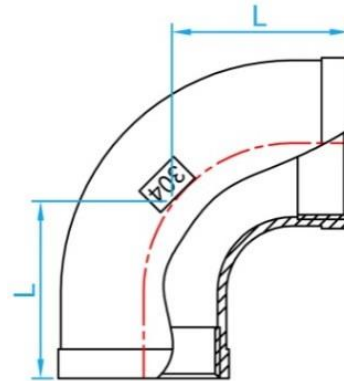

STAINLESS STEEL 304 FITTINGS

90° ELBOW

CROSS SECTIONAL VIEW

DIMENSIONS

SKU	SIZE (inch)	L (mm)	WEIGHT (kg)	PCS/CTN
SS304E90015	½" BSP	26	0.0739	300
SS304E90020	¾" BSP	32	0.1092	200
SS304E90025	1" BSP	35	0.1705	100
SS304E90035	1¼" BSP	34.7	0.2806	50
SS304E90042	1½" BSP	47	0.3555	50
SS304E90050	2" BSP	58	0.5266	32
SS304E90065	2½" BSP	67	0.9400	20
SS304E90080	3" BSP	75	1.3400	10