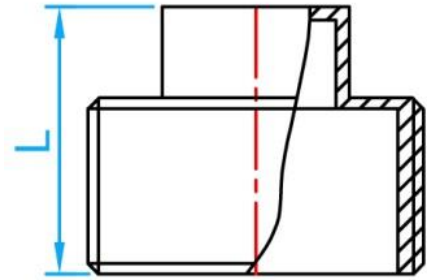

STAINLESS STEEL 304 FITTINGS SCREW PLUG

CROSS SECTIONAL VIEW

DIMENSIONS

SKU	SIZE (inch)	L (mm)	WEIGHT (kg)	PCS/CTN
SS304SP015	1/2"BSPT	21	0.0257	1500
SS304SP020	3/4"BSPT	24	0.0354	500
SS304SP025	1"BSPT	27	0.0583	100
SS304SP035	1 1/4"BSPT	34	0.1045	100
SS304SP042	1 1/2"BSPT	36	0.1220	100
SS304SP050	2"BSPT	40	0.1923	120
SS304SP065	2 1/2"BSPT	40	0.3055	80
SS304SP080	3"BSPT	44	0.4744	60
SS304SP100	4"BSPT	59	0.8450	10