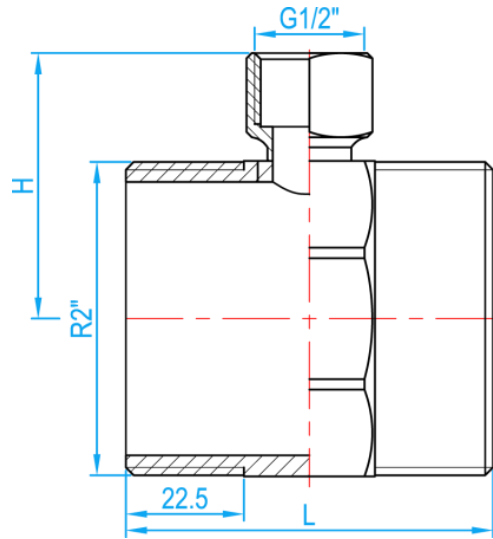

STAINLESS STEEL 304 FITTINGS

REDUCING TEE MXF

CROSS SECTIONAL VIEW

DIMENSIONS

STOCK CODE	SIZE (inch)	L (mm)	H (mm)	WEIGHT (kg)	PCS/CTN
SS304ENFIT0505015	2"BSPTX2"BSPTX1/2"BSP	70	51	0.404	30